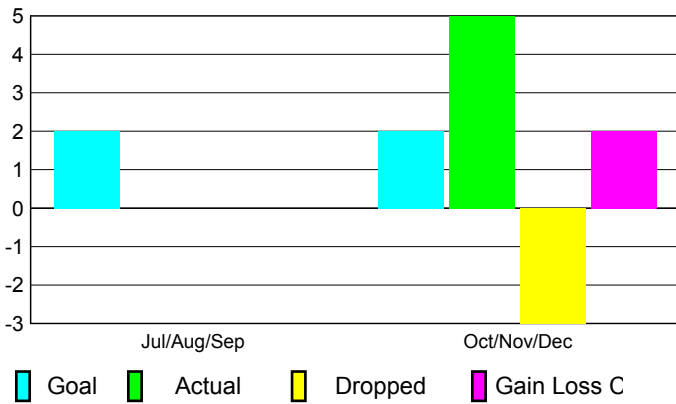

2010-2011 GMT Reports for District (or Undistricted) **District 380**

GMT: PAUL CHOR HO FAN

Location: CHINA

GMT CA: 5

CLUBS

Club Results
2010-2011

Clubs
2009-2010

Month	New Club Goal	Actual New Clubs	Actual Dropped Clubs	Gain/Loss of Clubs	Gain/Loss of Clubs
Jul/Aug/Sep	2	0	0	0	4
Oct/Nov/Dec	2	5	-3	2	1
Totals	4	5	-3	2	5

Club Results 2010-2011

Goal, New, Dropped, Gain/Loss

Comparison of Club Gain/Loss

Current Year Compared to the Previous Year

YTD Status Quo Clubs 2010-2011

Status Quo Clubs Compared to Status Quo Members

MEMBERSHIP