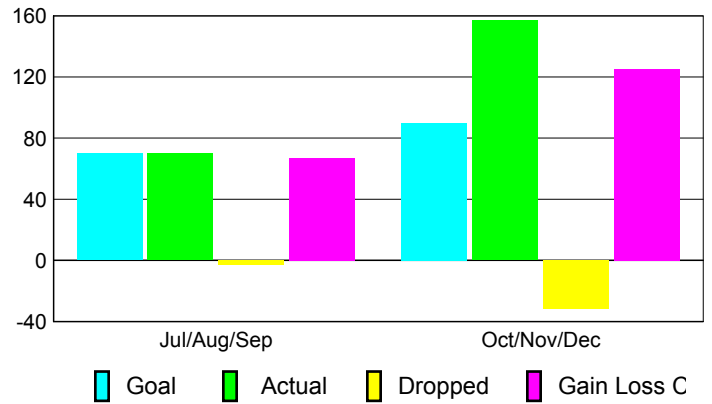

Membership Results 2010-2011

Goal, New, Dropped, Gain/Loss