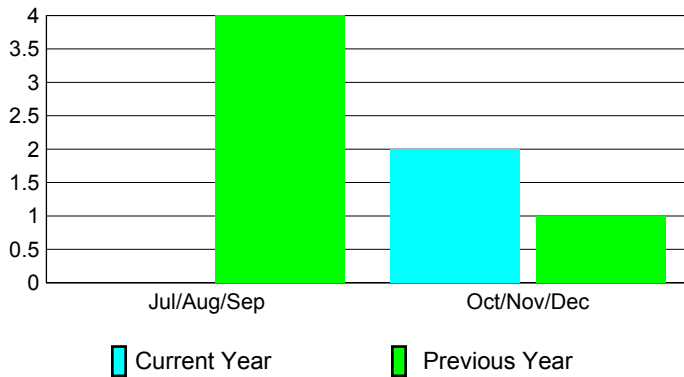

2010-2011 GMT Reports for District (or Undistricted) **District 380**

GMT: PAUL CHOR HO FAN

Location: CHINA

GMT CA: 5

CLUBS

Club Results
2010-2011

Clubs
2009-2010

Month	New Club Goal	Actual New Clubs	Actual Dropped Clubs	Gain/Loss of Clubs	Gain/Loss of Clubs
Jul/Aug/Sep	2	0	0	0	4
Oct/Nov/Dec	2	5	-3	2	1
Totals	4	5	-3	2	5

Club Results 2010-2011

Goal, New, Dropped, Gain/Loss

Comparison of Club Gain/Loss

Current Year Compared to the Previous Year

YTD Status Quo Clubs 2010-2011

Status Quo Clubs Compared to Status Quo Members

MEMBERSHIP