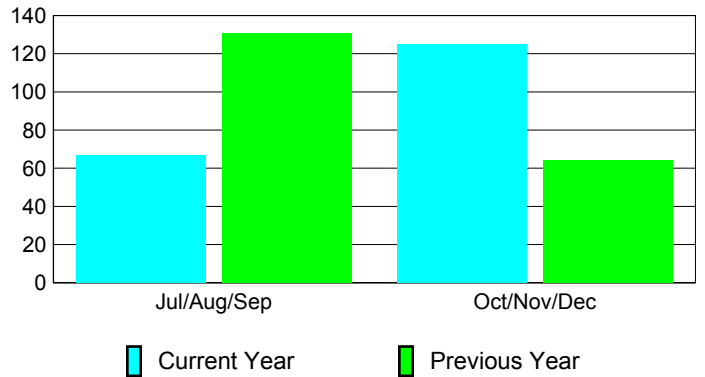

Comparison of Membership Gain/Loss

Current Year Compared to the Previous Year